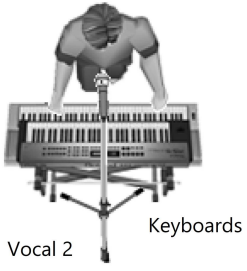

5 Performers
Stage Size: 24' x 16'

Bass
Amp

8ft. X 8ft. X 24in.

Stage Box

Guitar
Amp

Vocal 1