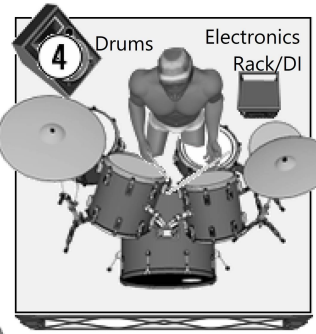

5 Performers
Stage Size: 24' x 16'

Bass
Amp

8ft. X 8ft. X 24in.

Stage Box

Guitar
Amp

Vocal 1